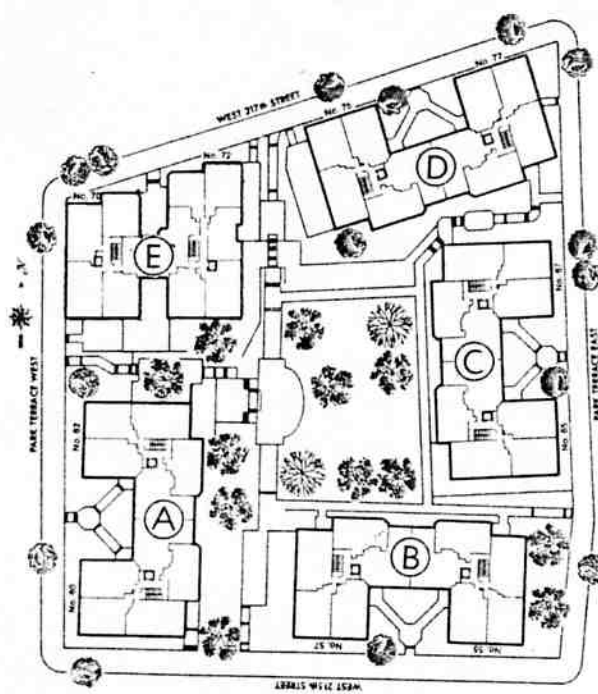

Park Terrace Gardens

215th Street and Park Terrace West

Park Terrace Gardens was built in a more generous age when spacious apartments, higher ceilings, and dressing rooms were the order of the day. Park Terrace Gardens is five solidly built, beautifully designed 8-story and penthouse structures with green gardens occupying the major portion of the site.